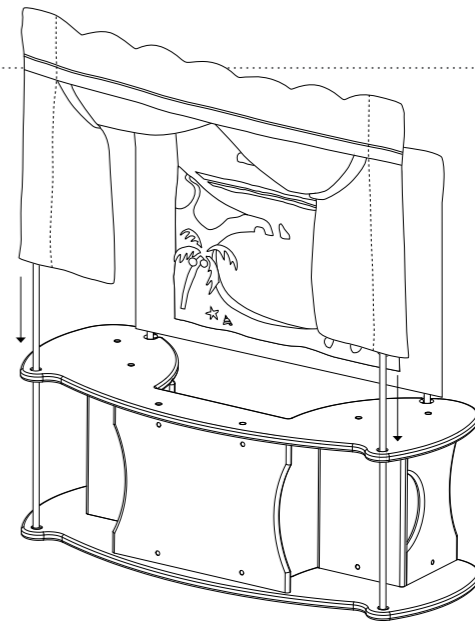

A) Curtain

B) Beach scene backdrop

Assembling the Rokka Theatre Accessory Pack

The Theatre Pack can be assembled with your children, indeed it is intended that they should be able to attach the Curtain and Backdrop themselves. However, please ensure, that you have positioned the Rokka on its side for them first.

Step 1 Adding the spoons

With the Rokka on its side, insert all four big spoons from the original Rokka pack into the holes.

Step 2 Creating the stage

Insert the curtain pockets onto the spoons at the front of the Rokka (which have the widest gap between them). Then insert the backdrop onto the remaining two spoons.