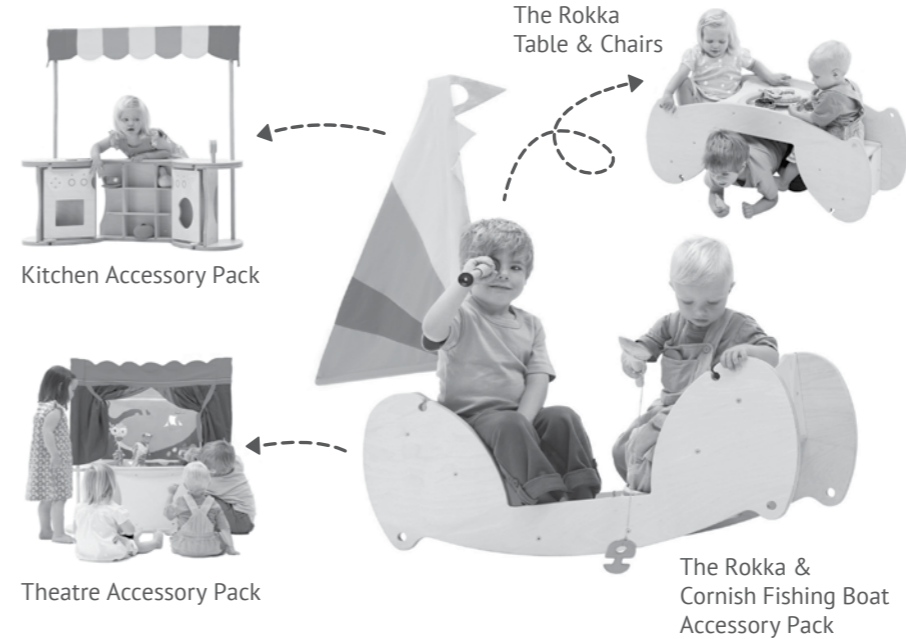

The Rokka, an adventure every day

New packs are constantly in development. Full details are provided on the website www.rokkaplay.com or you can ask your supplier for details.