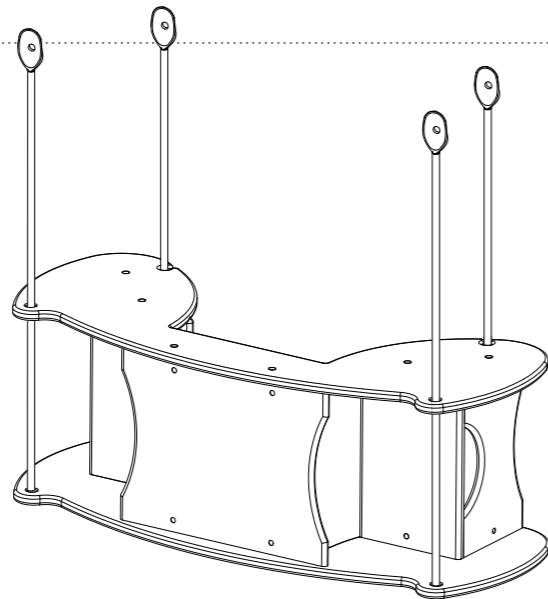

A) Curtain

B) Beach scene backdrop

Assembling the Rokka Theatre Accessory Pack

The Theatre Pack can be assembled with your children, indeed it is intended that they should be able to attach the Curtain and Backdrop themselves. However, please ensure, that you have positioned the Rokka on its side for them first.

Step 1 Adding the spoons

With the Rokka on its side, insert all four big spoons from the original Rokka pack into the holes.

Step 2 Creating the stage

Insert the curtain pockets onto the spoons at the front of the Rokka (which have the widest gap between them). Then insert the backdrop onto the remaining two spoons.