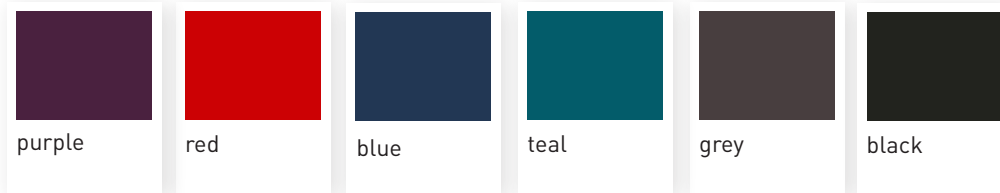

NEW!

Deluxe Colour Range

The Deluxe Range can be used on most products

Juni & Strato Colour Range

These colours can be used on the juni, zoomi and zoomi +

Just Colour Range - Vinyl

Just Colour range can be used on most products